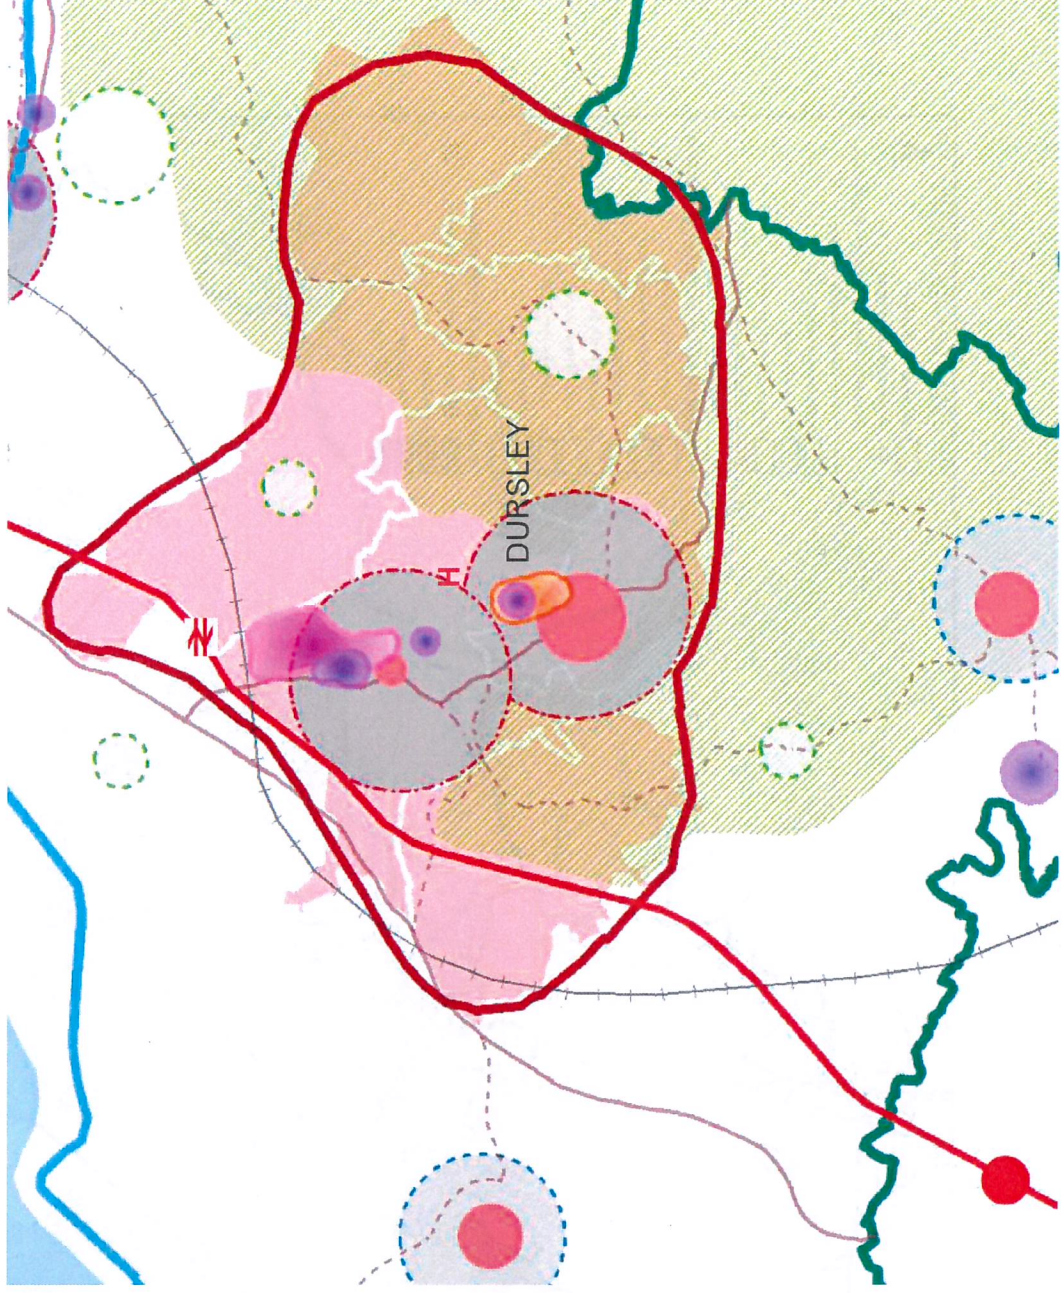

Dursley Development Strategy

- Key**
- Strategic Growth area (Cam)
 - Littlecombe Mixed Use Growth Area
 - First Tier Settlement
 - Local Service Centre (focus for retail, leisure, community facilities and employment).
 - Employment Area (outside town centre)
 - Hospital
 - Cam & Dursley Railway station (main line)

Key Diagram Adapted from the Stroud Local Plan Vision Diagram 1.3 (2015).